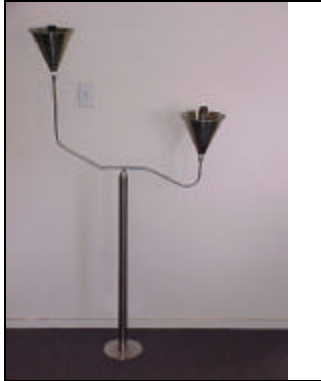

ID No	CCL Name	CCL Code	Price (GST exclusive)
789	Ambi-lite custom		

Photo

Custom twin Ambi-lite cone installation. Suited for outdoor operation on natural gas or LPG (subject to order)